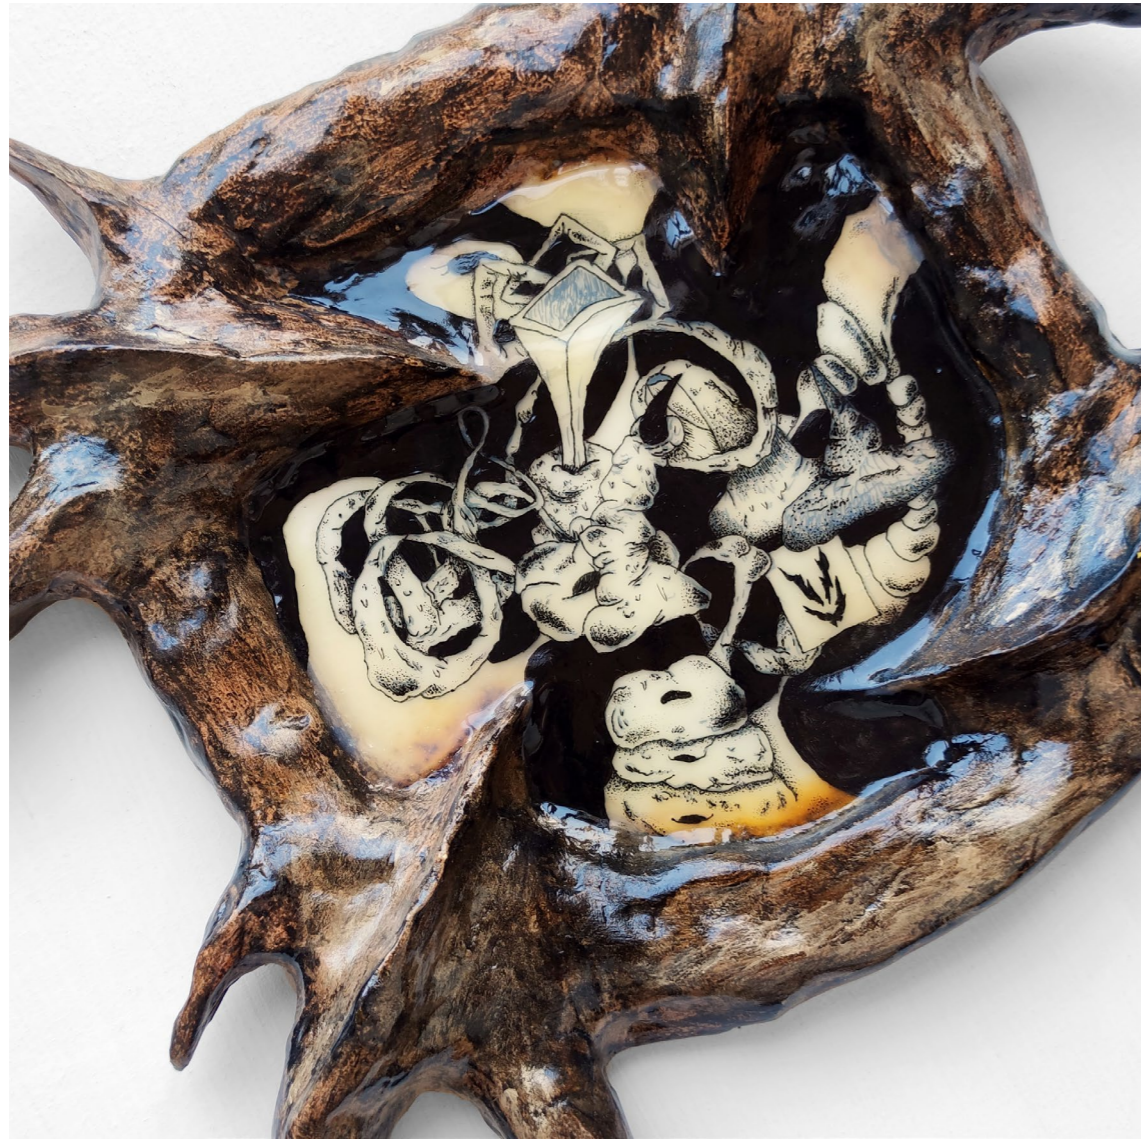

"Spiky 1" view of "Campfire" - Les Îles Mardi - 2023